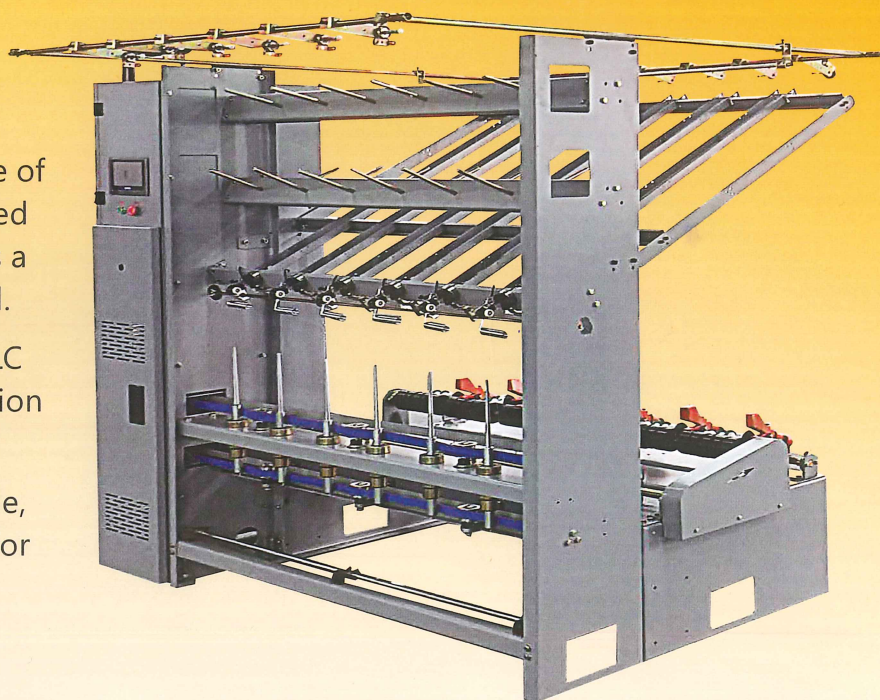

Sequin and Bead Fancy Yarn Twisting Machine 珠片機

Model : YH-70

Technical characteristics

- YH-70 is equipped with a new type of high-speed spindle with high-speed bead and sequin feeder, which has a uniform and steady running speed.
- All control systems use inverter, PLC and touch screens, and the operation is simple and easy to understand.
- The welded frame is firm and stable, quick and easy to install, suitable for high-speed machine running.

Technical parameters

Structure Type / 結構形式	Unit / 單位	Double Side and Single Layer / 雙面單層
No. of Spindle / 錠數	錠	6
Spindle Pitch / 錠距	mm	200
Spindle Speed / 機械錠速	r/min	1000-7000
Twisting Range / 捻度範圍	T/M	150-2000
Twisting Direction / 捻向		S or Z
Bobbin Size / 外包絲筒子尺寸	mm	φ90 x 40 x 135, φ90 x 40 x 150
Motor Power / 全機總功率	KW	1.5
Overall Size / 整機尺寸	mm	1780 x 1800 x 2000(L x W x H)